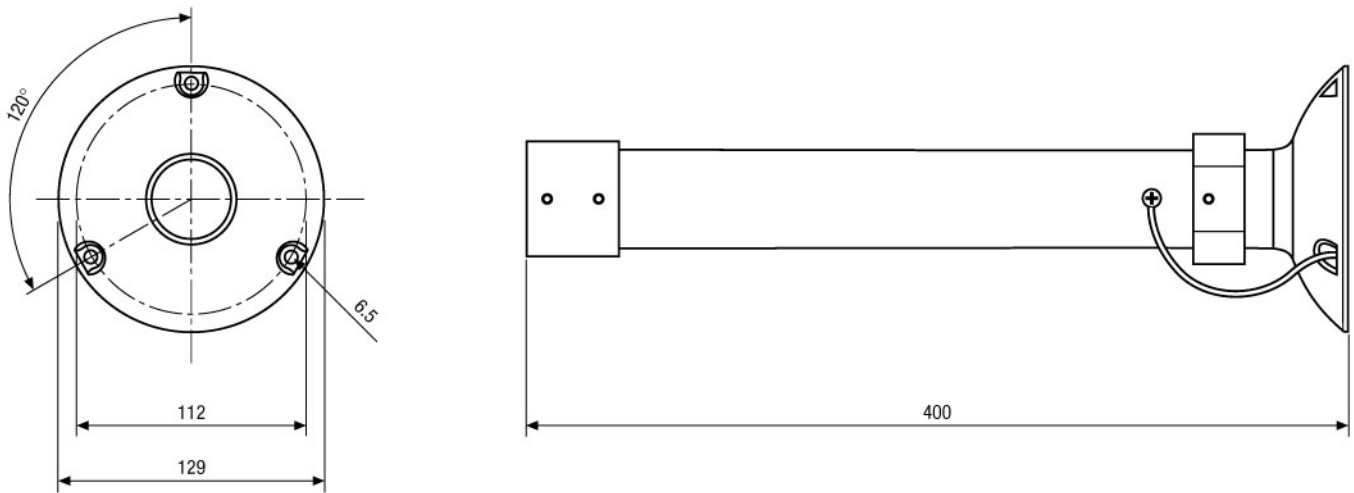

EDC-CMT1

Home | Security | IP Dome Cameras | Accessories

EDC-CMT1
Ceiling Mount Tube with Flange Plate for EDC(H) Dome Cameras
with Mounting Kit,

Art-Nr. 74128

Main Features

For ceiling mounting of dome camera series EDC(H)
Hidden cable harness

Rugged steel tube with flange plate
Ready for installation

EDC-CMT1

Home | Security | IP Dome Cameras | Accessories

Technical drawing

Maße/Dimensions: mm

SLD Security & Communications
The Old Forge, Ockham Lane, Ockham, Surrey GU236PH England
Phone +44.1483225633 · Fax +44.1483225634
sales@sld.co.uk · www.sld.co.uk