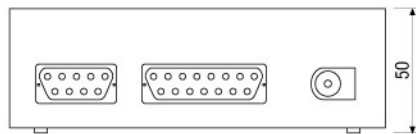

## Product information

The following cable lengths can be bridged with the control box\*: Wire size Approx. Length (m) \*\* 0,6 mm ø 50 0,8 mm ø 90 0,75 mm<sup>2</sup> 135 1,5 mm<sup>2</sup> 270 2,5 mm<sup>2</sup> 450 \* related to 24 VAC P/T heads \*\* depending on type of P/T head

## Technical drawing

Steuergerät/Control unit

Rückansicht/Back view:

Netzgerät/Power supply

Maße/Dimensions: mm

SLD Security & Communications  
The Old Forge, Ockham Lane, Ockham, Surrey GU236PH England  
Phone +44.1483225633 · Fax +44.1483225634  
sales@sld.co.uk · www.sld.co.uk