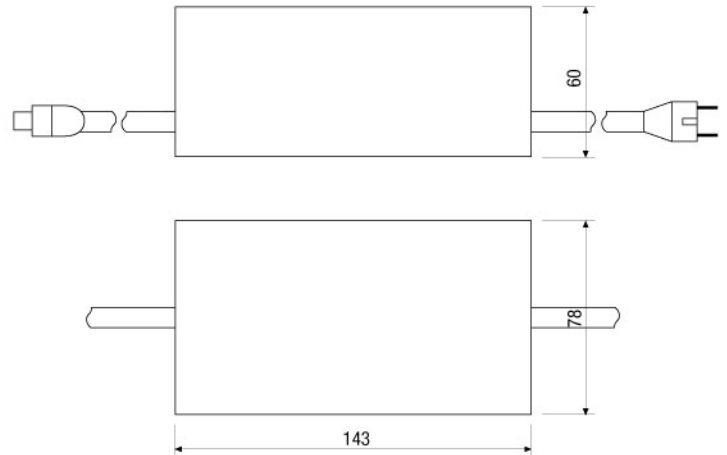

## Product information

The following cable lengths can be bridged with the control box\*: Wire size Approx. Length (m) \*\* 0,6 mm ø 50 0,8 mm ø 90 0,75 mm<sup>2</sup> 135 1,5 mm<sup>2</sup> 270 2,5 mm<sup>2</sup> 450 \* related to 24 VAC P/T heads \*\* depending on type of P/T head

## Technical drawing

Steuergerät/Control unit

Rückansicht/Back view:

Netzgerät/Power supply

Maße/Dimensions: mm

SLD Security & Communications  
The Old Forge, Ockham Lane, Ockham, Surrey GU236PH England  
Phone +44.1483225633 · Fax +44.1483225634  
sales@sld.co.uk · www.sld.co.uk