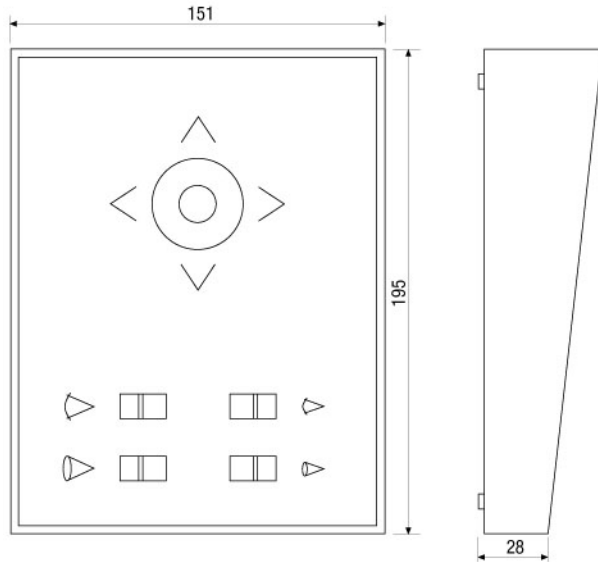

## Specifications

Lens control output	8 VDC (250 mA max.)
P/T head control voltage	24 VAC (0.8 A max.)
Connectors for lens, P/T head	15-pin / 9-pin (D-Sub)
Supply voltage (power supply)	230 VAC / 24 VAC, 50/60 Hz
Power consumption	25 watts max.
Dimensions (HxWxD)	See drawing
Weight incl. power supply	1.5 kg
Certificates	CE

## Product information

The following cable lengths can be bridged with the control box\*: Wire size Approx. Length (m) \*\* 0,6 mm ø 50 0,8 mm ø 90 0,75 mm<sup>2</sup> 135 1,5 mm<sup>2</sup> 270 2,5 mm<sup>2</sup> 450 \* related to 24 VAC P/T heads \*\* depending on type of P/T head

## Technical drawing

Steuergerät/Control unit

Rückansicht/Back view:

Netzgerät/Power supply

Maße/Dimensions: mm

SLD Security & Communications  
The Old Forge, Ockham Lane, Ockham, Surrey GU236PH England  
Phone +44.1483225633 · Fax +44.1483225634  
sales@sld.co.uk · www.sld.co.uk